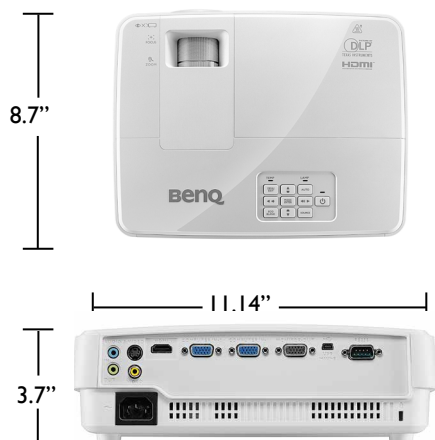

Input and Output Terminals

- 1 Audio In & Out (Mini Jack)
- 2 S-Video (Mini DIN 4-pin)
- 3 Composite Video in (RCA)
- 4 HDMI
- 5 Computer-I (D-sub 15pin)
- 6 Computer-2 (D-sub 15pin)
- 7 Monitor Out (D-sub 15pin)
- 8 USB (Type mini-B)
- 9 RS232 (DB-9pin)

Because it matters

MX525 Digital Projector

Distance Chart

The screen aspect ratio is 4:3 and the projected picture is in a 4:3 aspect ratio

Screen Size				Distance from screen (inch)			Vertical offset (inch)
Diagonal		W (inch)	H (inch)	Min length Max zoom	Average	Min length Max zoom	
Inch	mm						
30	762	24	18	44.6	46.8	49.1	1.81
40	1016	32	24	59.4	62.4	65.3	2.4
50	1270	40	30	74.3	77.9	81.6	2.9
60	1524	48	36	89.1	93.5	98.1	3.6
80	2032	64	48	118.8	124.8	130.7	4.8
100	2540	80	60	148.5	155.9	163.4	5.9
120	3048	96	72	178.2	187.2	196.1	7.2
150	3810	120	90	222.8	233.9	245.1	9.0
200	5080	160	120	297.1	312.0	326.8	12.0
220	5588	176	132	326.8	343.2	359.5	13.2
250	6350	200	150	371.4	390.1	408.5	15.0
300	7620	240	180	445.7	467.9	490.2	17.9

Ceiling Mount Chart

Ceiling Mount screw: M4
(Max L=25mm; Min L=20mm)

Units: inch

Dimensions

Because it matters