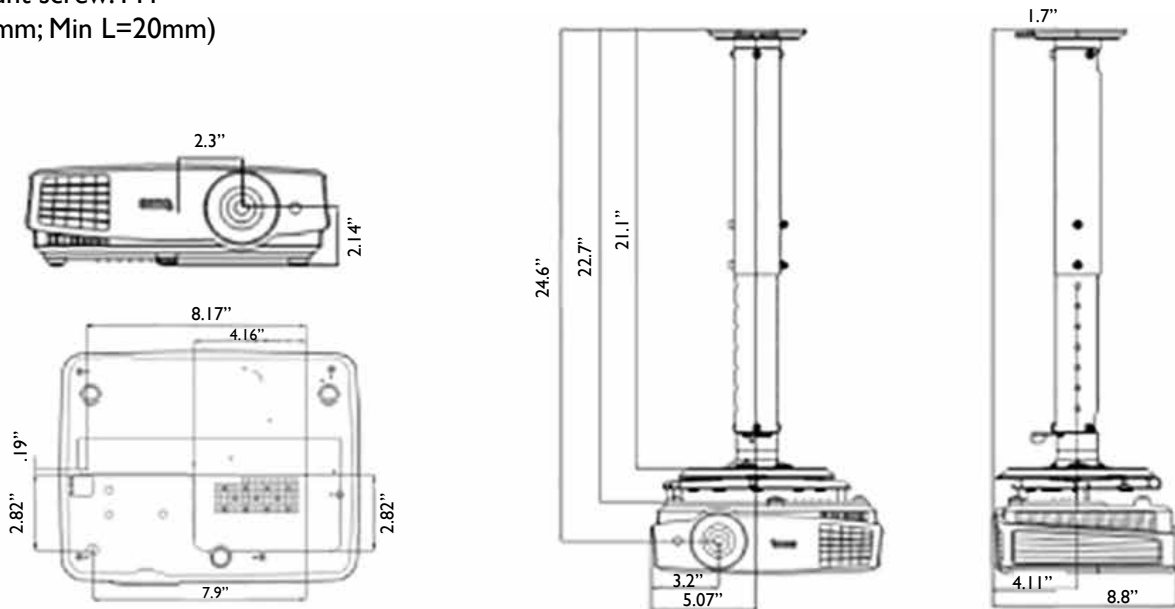

Because it matters

MX525 Digital Projector

Distance Chart

The screen aspect ratio is 4:3 and the projected picture is in a 4:3 aspect ratio

Screen Size				Distance from screen (inch)			Vertical offset (inch)
Diagonal		W (inch)	H (inch)	Min length Max zoom	Average	Min length Max zoom	
Inch	mm						
30	762	24	18	44.6	46.8	49.1	1.81
40	1016	32	24	59.4	62.4	65.3	2.4
50	1270	40	30	74.3	77.9	81.6	2.9
60	1524	48	36	89.1	93.5	98.1	3.6
80	2032	64	48	118.8	124.8	130.7	4.8
100	2540	80	60	148.5	155.9	163.4	5.9
120	3048	96	72	178.2	187.2	196.1	7.2
150	3810	120	90	222.8	233.9	245.1	9.0
200	5080	160	120	297.1	312.0	326.8	12.0
220	5588	176	132	326.8	343.2	359.5	13.2
250	6350	200	150	371.4	390.1	408.5	15.0
300	7620	240	180	445.7	467.9	490.2	17.9

Ceiling Mount Chart

Ceiling Mount screw: M4
(Max L=25mm; Min L=20mm)

Units: inch

Dimensions

Because it matters