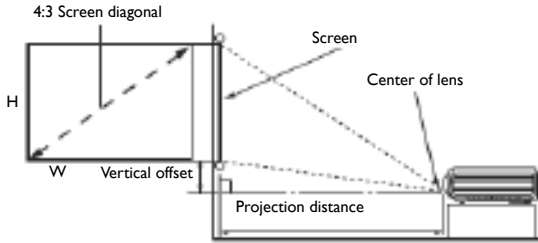

Because it matters

MX525 Digital Projector

Distance Chart

The screen aspect ratio is 4:3 and the projected picture is in a 4:3 aspect ratio

Screen Size				Distance from screen (inch)			Vertical offset (inch)
Diagonal		W (inch)	H (inch)	Min length Max zoom	Average	Min length Max zoom	
Inch	mm						
30	762	24	18	44.6	46.8	49.1	1.81
40	1016	32	24	59.4	62.4	65.3	2.4
50	1270	40	30	74.3	77.9	81.6	2.9
60	1524	48	36	89.1	93.5	98.1	3.6
80	2032	64	48	118.8	124.8	130.7	4.8
100	2540	80	60	148.5	155.9	163.4	5.9
120	3048	96	72	178.2	187.2	196.1	7.2
150	3810	120	90	222.8	233.9	245.1	9.0
200	5080	160	120	297.1	312.0	326.8	12.0
220	5588	176	132	326.8	343.2	359.5	13.2
250	6350	200	150	371.4	390.1	408.5	15.0
300	7620	240	180	445.7	467.9	490.2	17.9