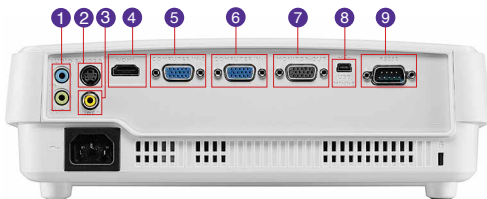

Input and Output Terminals

- 1 Audio In & Out (Mini Jack)
- 2 S-Video (Mini DIN 4-pin)
- 3 Composite Video in (RCA)
- 4 HDMI
- 5 Computer-I (D-sub 15pin)
- 6 Computer-2 (D-sub 15pin)
- 7 Monitor Out (D-sub 15pin)
- 8 USB (Type mini-B)
- 9 RS232 (DB-9pin)